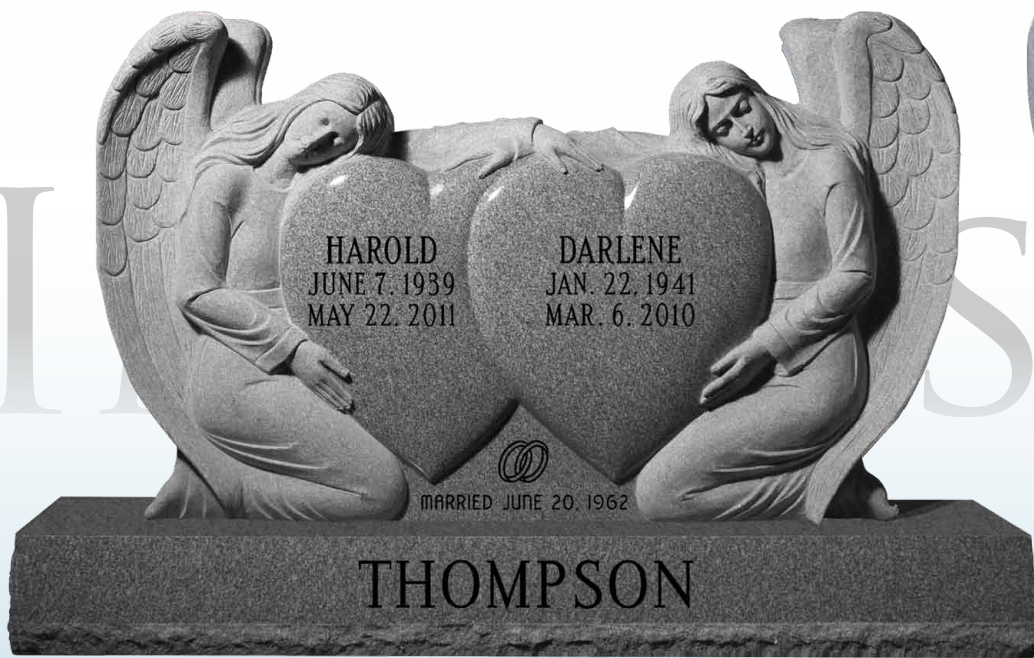

YOUR MEMORIES, LOVE & LEGACY...

STM023 Die: 2-0 x 0-8 x 3-0 Base: 3-0 x 1-2 x 0-8 Weight: 1578 lbs.

STM102 Die: 3-4 x 0-8 x 2-4 Column: 0-9 x 0-9 x 3-0 Base: 5-0 x 1-2 x 0-8 Weight: 1724 lbs.

STM001 Die: 5-0 x 0-8 x 3-0 Base: 6-0 x 1-2 x 0-8 Weight: 2741 lbs.