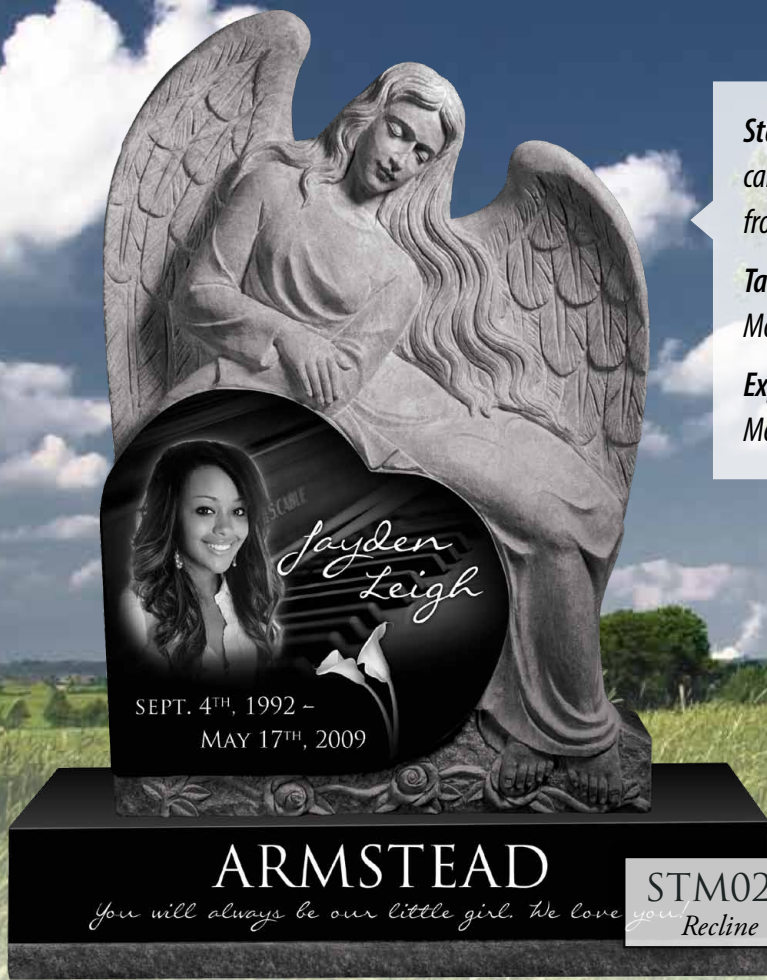

NIGHT BLACK

FOREST GREEN

BAHAMA BLUE

CAT'S EYE

INDIA JET BLACK

INDIA RED

\*Photos are a representation of color. Actual colors may differ slightly.

*Statue Monuments are more than just a pretty face. By carving both sides of the statue, our statues are beautiful from both the front and back.*

*Take a good look. When special ordering your Statue Monuments, you can request images of your exact statue.*

*Expect the best. Buy only the best-- get your Statue Monuments from us.*

**STM021**  
Recline