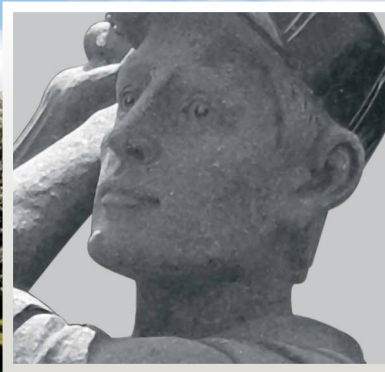

**Die:** 2-6 x 0-8 x 3-4 **Base:** 3-6 x 1-2 x 0-8 **Weight:** 1651 lbs.

Back View

Detail

Back View

Detail

**STM022 Die:** 4-6 x 0-8 x 3-0 **Base:** 6-0 x 1-2 x 0-8 **Weight:** 2724 lbs.

LET'S KEEP THEM ALIVE FOREVER.

# Life Sized STATUES

*An idea or a photograph is all it takes for us to create a uniquely personal memorial for you or your loved one. Simply supply us with your idea or photograph and we can have a full 3-dimensional monument made that brings it to life!*