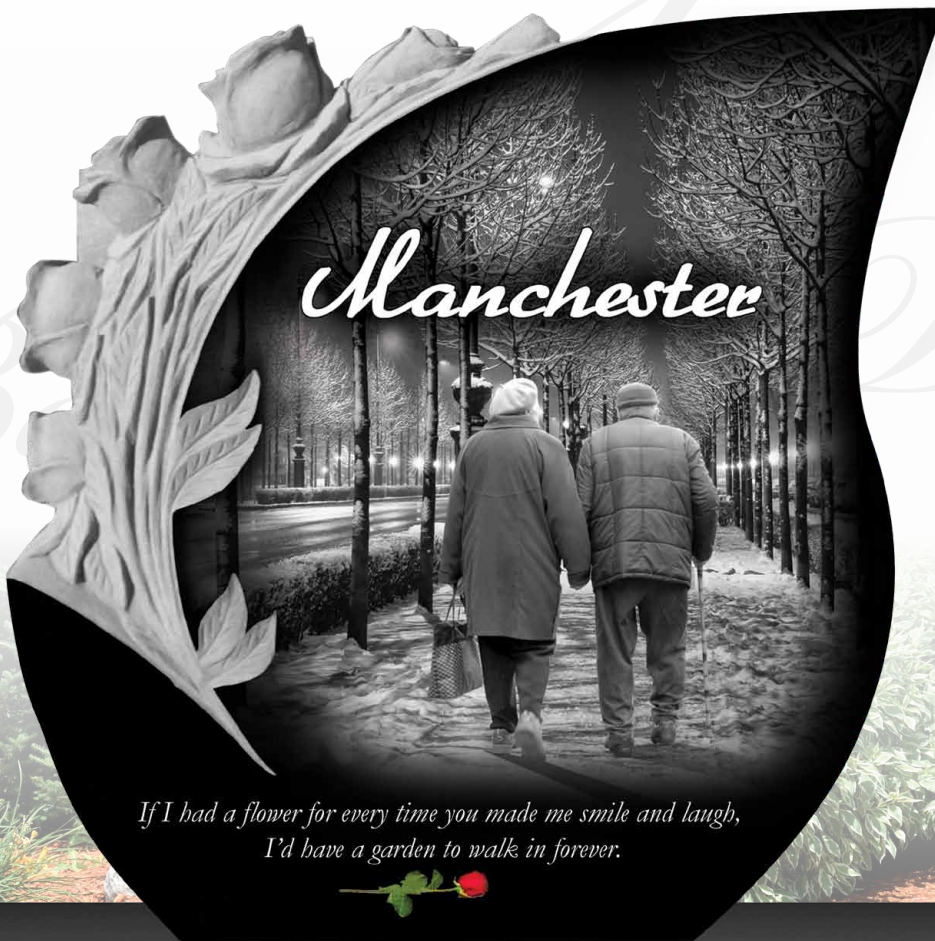

Keeping Memories Alive

Living

Classic

“Life is what
you *celebrate*.
All of it.
Even its end.”

-Joanne Harris

Roger B.
Feb. 13, 1937
Dec. 8, 2010

Mar. 1, 1956

Wendy O.
Nov. 22, 1938
Jan. 2, 2014

M Memorials

557 East Water Street, Hughesville, PA 17737
Phone: 570-584-2981