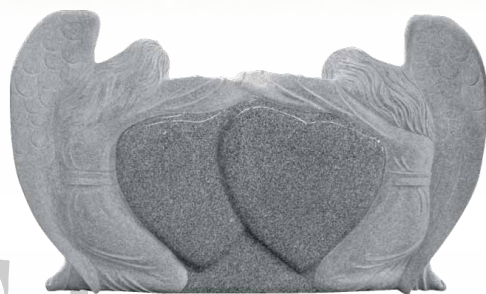

YOUR MEMORIES, LOVE & LEGACY...

STM023 Die: 2-0 x 0-8 x 3-0 Base: 3-0 x 1-2 x 0-8 Weight: 1578 lbs.

STM102 Die: 3-4 x 0-8 x 2-4 Column: 0-9 x 0-9 x 3-0 Base: 5-0 x 1-2 x 0-8 Weight: 1724 lbs.

STM001 Die: 5-0 x 0-8 x 3-0 Base: 6-0 x 1-2 x 0-8 Weight: 2741 lbs.

Back View

Detail

LET'S KEEP THEM ALIVE FOREVER.

**STM031** Die: 2-6 x 0-8 x 2-8 Base: 3-0 x 1-2 x 0-8  
**Weight:** 1578 lbs.

**STM033C** Die: 2-8 x 0-8 x 3-4 Base: 3-6 x 1-2 x 0-8  
**Weight:** 1506 lbs.