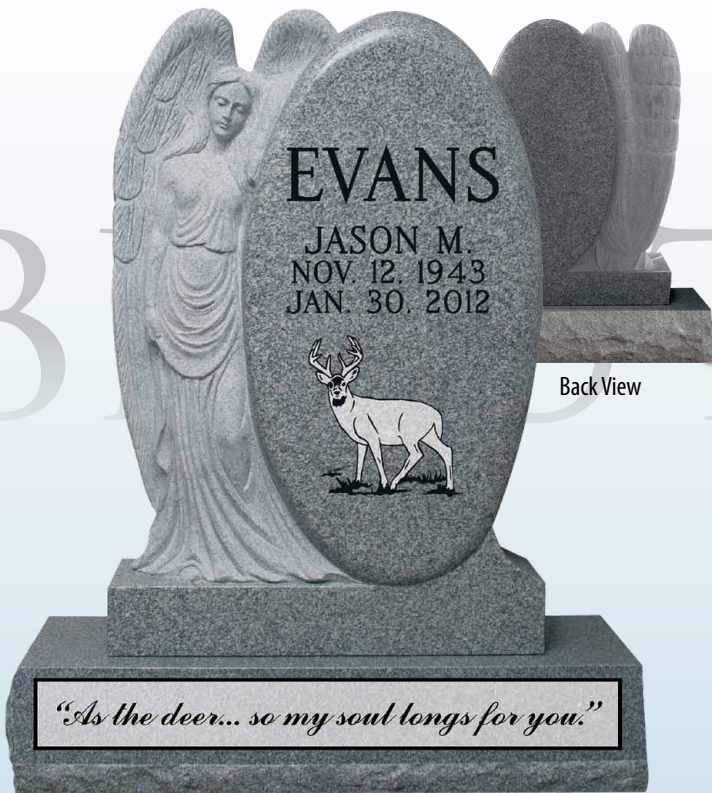

Back View

STM005

Die: 2-6 x 0-8 x 3-8 Base: 3-6 x 1-2 x 0-8 Weight: 1651 lbs.