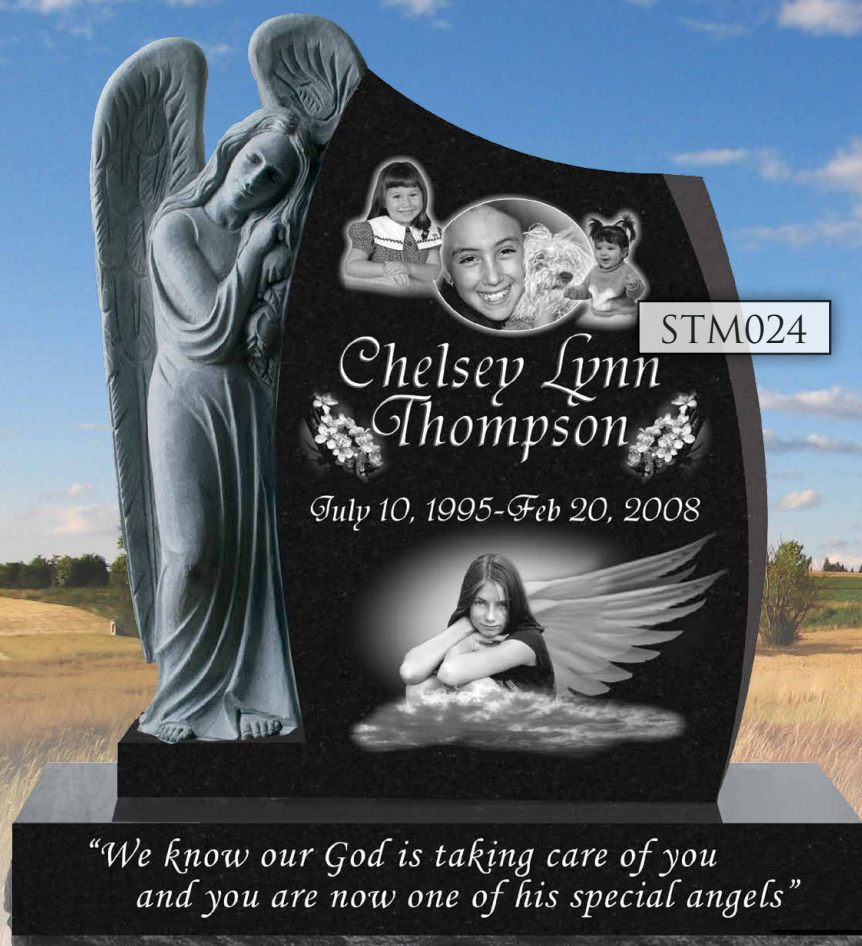

Die: 2-6 x 0-8 x 3-8 Base: 3-6 x 1-2 x 0-8 Weight: 1651 lbs.

Back View

STM013

Die: 2-6 x 0-8 x 3-10 Base: 3-6 x 1-2 x 0-8 Weight: 1703 lbs.

YOUR MEMORIES, LOVE & LEGACY...

STM024

*With professionally trained artists who have been hand-crafting top-of-the-line Statue Monuments for many years, a dedication to quality control and a great selection of models available both in-stock and by special order, our 3-D Statue Monuments are the perfect way to commemorate the life of your loved one.*

**Die:** 2-6 x 0-8 x 3-4 **Base:** 3-6 x 1-2 x 0-8 **Weight:** 1651 lbs.

Back View

Detail

Back View

Detail

**STM022 Die:** 4-6 x 0-8 x 3-0 **Base:** 6-0 x 1-2 x 0-8 **Weight:** 2724 lbs.

LET'S KEEP THEM ALIVE FOREVER.