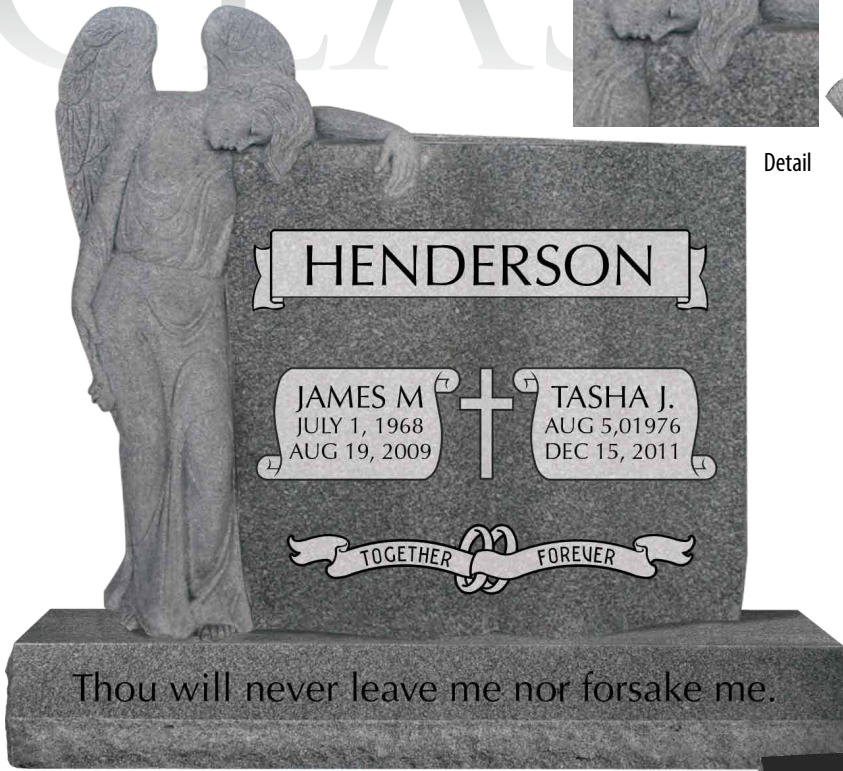

STM032B Die: 3-0 x 0-8 x 2-8 Base: 4-0 x 1-2 x 0-8
Weight: 1578 lbs.