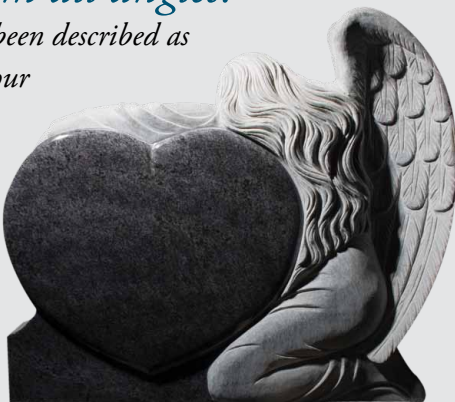

Back view of STM003 with face & back carving

Need more space to sandblast?

Purchase your Statue Monuments with no back carving, as this doubles your space for sandblast or laser artwork.

*Prices shown for statues include face and back carving unless otherwise noted.