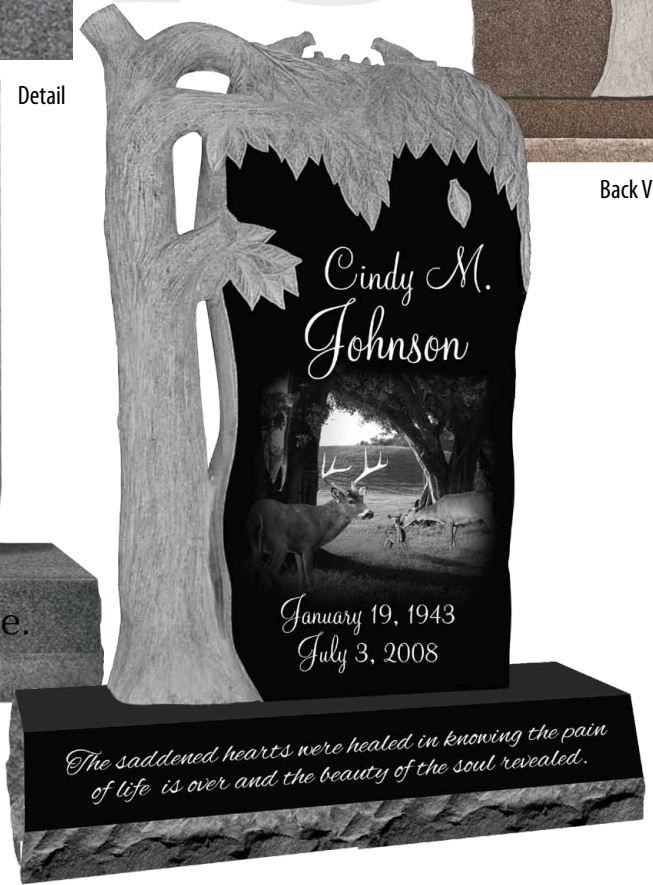

# CLASSIC

Detail

Back View

**STM032B** Die: 3-0 x 0-8 x 2-8 Base: 4-0 x 1-2 x 0-8  
Weight: 1578 lbs.

**STM101** Die: 2-6 x 0-8 x 3-8 Base: 3-6 x 1-2 x 0-8  
Weight: 1506 lbs.

Detail

**STM030**  
Die: 3-6 x 0-8 x 2-2 Base: 4-0 x 1-2 x 0-8  
Weight: 1578 lbs.