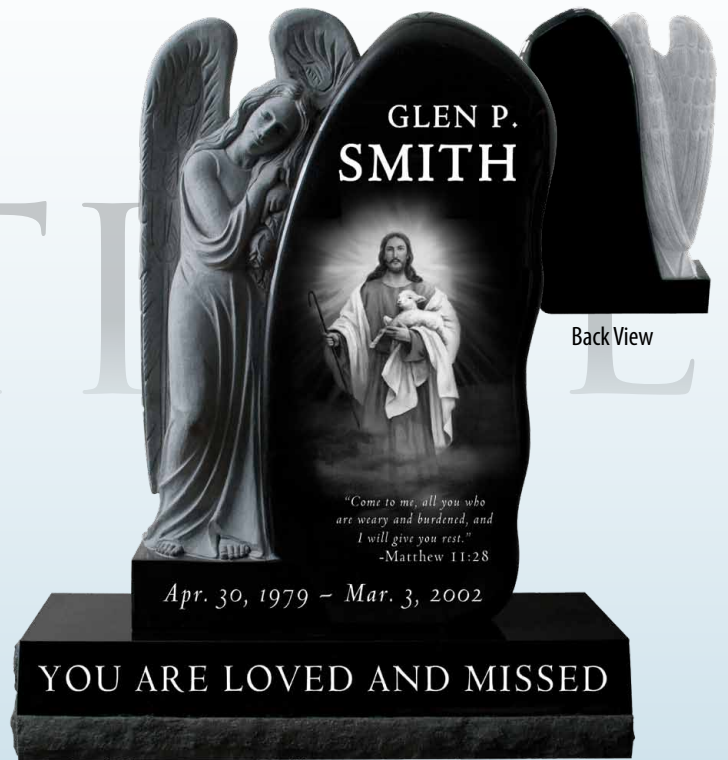

Back View

STM013

Die: 2-6 x 0-8 x 3-10 Base: 3-6 x 1-2 x 0-8 Weight: 1703 lbs.

YOUR MEMORIES, LOVE & LEGACY...