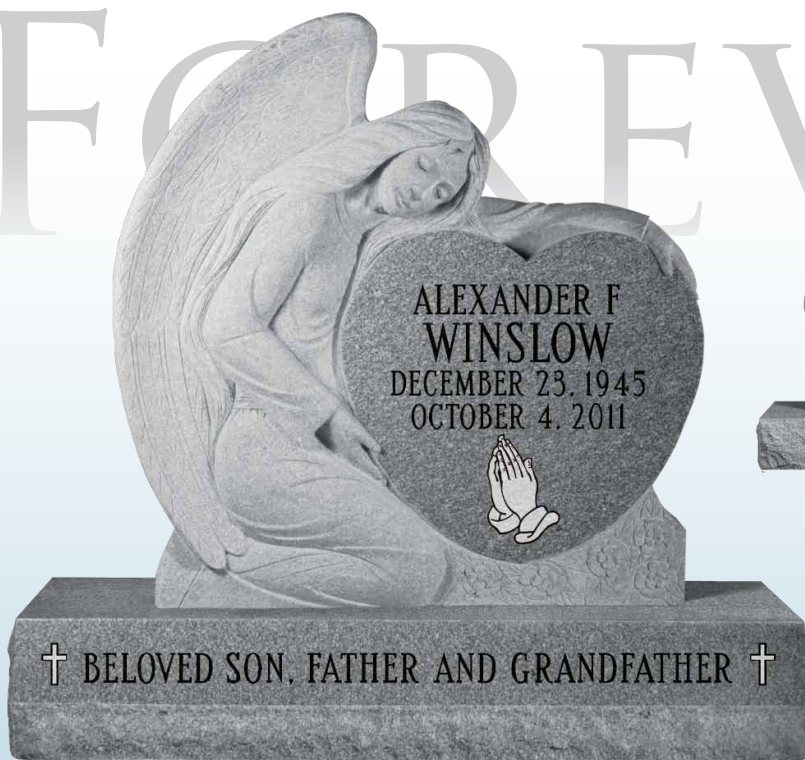

FOR EVER

Back View