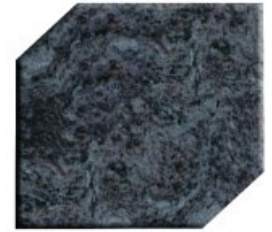

Georgia Blue

Blue Pearl

Black Ultimate

Legacy MEMORIALS

FEATURES:

- **DIE: 2-0 X 0-6 X 2-0 P3**
- **BASE: 2-8 X 1-0 X 0-6**
- **Polished Flat Top**
- **Shape Carved Design**

Bahama Blue

Barre Gray