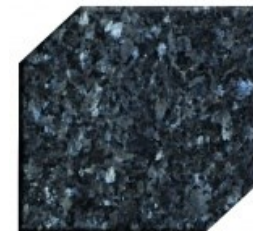

FEATURES:

- **DIE: 2-0 X 0-6 X 2-0 P2**
- **BASE: 2-8 X 1-0 X 0-6**
- **2" Polished Margin**
- **Shape Carved Design**

Bahama Blue

Barre Gray

India Red

Mountain Rose

Paradiso

Dakota Mahogany

Canadian Mahogany

Georgia Blue

Blue Pearl

Black Ultimate

Legacy MEMORIALS

FEATURES:

- **DIE: 2-0 X 0-6 X 2-0 P5**
- **BASE: 2-8 X 1-0 X 0-6**
- **2" Polished Margin**
- **Shape Carved Design**

Bahama Blue