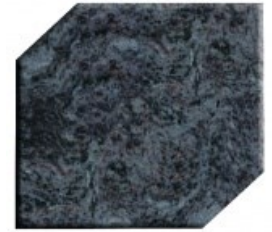

Canadian Mahogany

Georgia Blue

Blue Pearl

Black Ultimate

Legacy MEMORIALS

FEATURES:

- **DIE: 2-6 X 0-6 X 1-8 P5**
- **BASE: 2-8 X 1-0 X 0-6**
- **2" Polished Margin**
- **Skin Cut Design and Lettering**

Bahama Blue