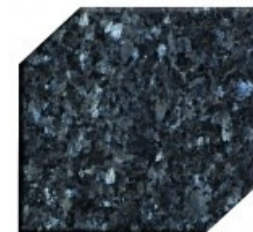

Bahama Blue

Barre Gray

India Red

Mountain Rose

Paradiso

Dakota Mahogany

Canadian Mahogany

Georgia Blue

Blue Pearl

Black Ultimate

Legacy MEMORIALS

FEATURES:

- **DIE: 2-0 X 0-6 X 2-0 P2**
- **BASE: 2-8 X 1-0 X 0-6**
- **Polished Flat Top**
- **Flat Carved Design**

Bahama Blue

Barre Gray

India Red