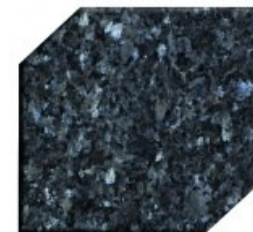

Georgia Blue

Blue Pearl

Black Ultimate

Legacy MEMORIALS

FEATURES:

- **DIE: 2-0 X 0-6 X 2-0 P5**
- **BASE: 2-8 X 1-0 X 0-6**
- **2" Polished Margin**
- **Shape Carved Design**

Bahama Blue

Barre Gray

India Red

Mountain Rose

Paradiso

Dakota Mahogany

Canadian Mahogany

Georgia Blue

Blue Pearl

Black Ultimate

Legacy MEMORIALS

FEATURES:

- **DIE: 2-0 X 0-6 X 2-0 P3**
- **BASE: 2-8 X 1-0 X 0-6**
- **Polished Flat Top**
- **Flat Carved Design**

Bahama Blue

Barre Gray

India Red

Mountain Rose

Paradiso