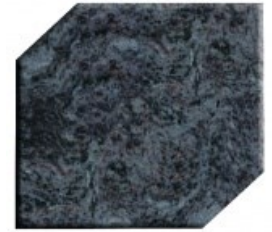

Dakota Mahogany

Canadian Mahogany

Georgia Blue

Blue Pearl

Black Ultimate

Legacy MEMORIALS

FEATURES:

- **DIE: 2-0 X 0-6 X 1-8 P5**
- **BASE: 2-8 X 1-0 X 0-6**
- **2" Polished Margin**
- **Laser Etching**