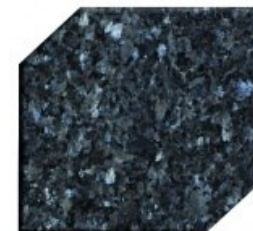

Legacy MEMORIALS

FEATURES:

- **DIE: 2-0 X 0-6 X 2-0 P3**
- **BASE: 2-8 X 1-0 X 0-6**
- **Polished Flat Top**
- **Flat Carved Design**

Bahama Blue

Barre Gray

India Red

Mountain Rose

Paradiso

Dakota Mahogany

Canadian Mahogany

Georgia Blue

Blue Pearl

Black Ultimate

Legacy MEMORIALS

FEATURES:

- **DIE: 2-0 X 0-6 X 2-0 P2**
- **BASE: 2-8 X 1-0 X 0-6**
- **Polished Flat Top**
- **Shape Carved Design**