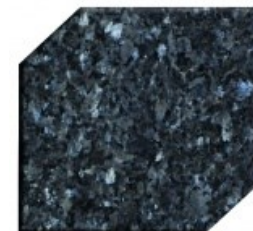

ZACHERY JON THOMAS
DEC. 3, 1989~SEPT. 28, 2020

Blue Pearl