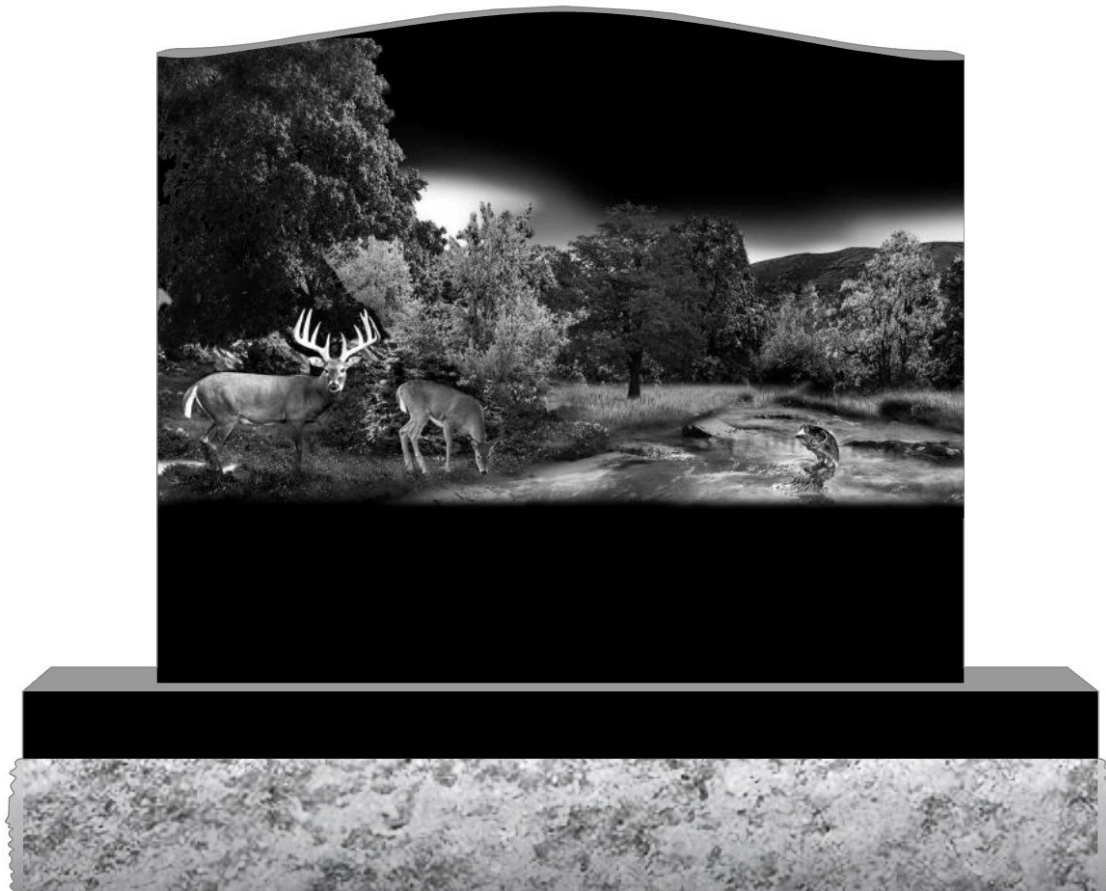

Dakota Mahogany

Canadian Mahogany

Georgia Blue

Blue Pearl

Black Ultimate

Legacy MEMORIALS

FEATURES:

- **DIE: 2-0 X 0-6 X 1-8 P5**
- **BASE: 2-8 X 1-0 X 0-6**
- **2" Polished Margin**
- **Laser Etching**