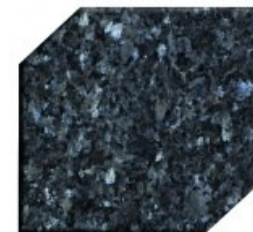

Paradiso

Dakota Mahogany

Canadian Mahogany

Georgia Blue

Blue Pearl

Black Ultimate

Legacy MEMORIALS

FEATURES: