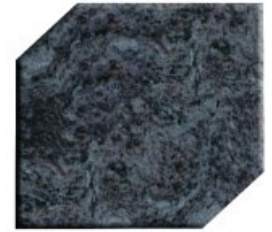

Dakota Mahogany

Canadian Mahogany

Georgia Blue

Blue Pearl

Black Ultimate

Legacy MEMORIALS

FEATURES:

- **DIE: 2-0 X 0-6 X 2-0 P2**
- **BASE: 2-8 X 1-0 X 0-6**
- **Polished Flat Top**
- **Shape Carved Design**