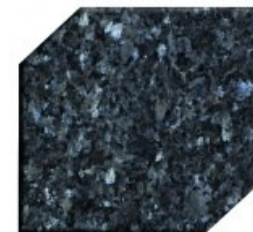

Canadian Mahogany

Georgia Blue

Blue Pearl

Black Ultimate

Legacy MEMORIALS

FEATURES:

- **DIE: 2-0 X 0-6 X 2-0 P5**
- **BASE: 2-8 X 1-0 X 0-6**
- **2" Polished Margin**
- **Shape Carved Design**

Bahama Blue

Barre Gray

India Red

Mountain Rose

Paradiso

Dakota Mahogany

Canadian Mahogany

Georgia Blue

Blue Pearl

Black Ultimate

Legacy MEMORIALS

FEATURES:

- **DIE: 2-0 X 0-6 X 2-0 P3**
- **BASE: 2-8 X 1-0 X 0-6**
- **Polished Flat Top**
- **Shape Carved Design**

Bahama Blue

Barre Gray

India Red

Mountain Rose