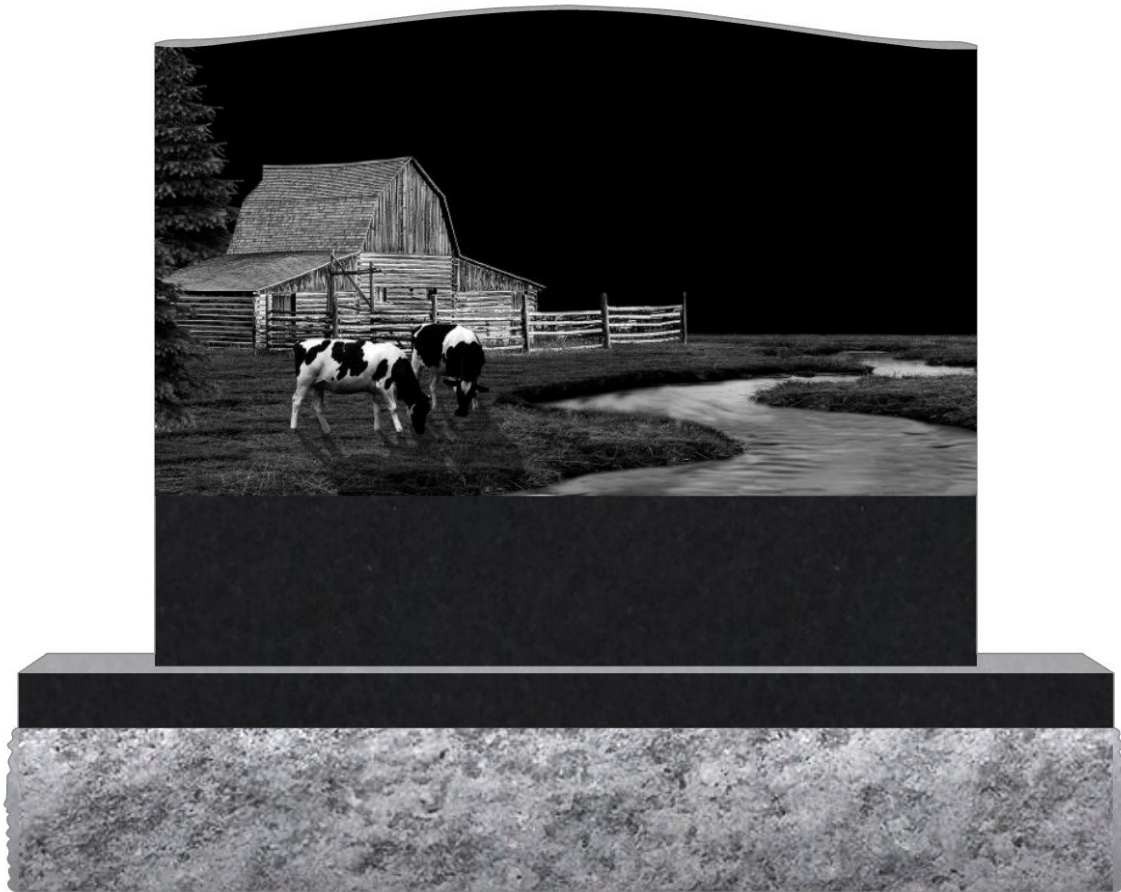

Canadian Mahogany

Georgia Blue

Blue Pearl

Black Ultimate

Legacy MEMORIALS

FEATURES:

- **DIE: 2-6 X 0-6 X 1-8 P5**
- **BASE: 2-8 X 1-0 X 0-6**
- **2" Polished Margin**
- **Skin Cut Design and Lettering**

Bahama Blue