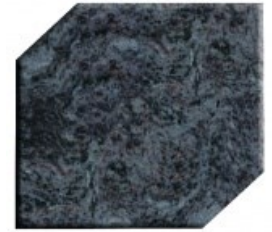

Blue Pearl

Black Ultimate

Legacy MEMORIALS

FEATURES:

- **DIE: 2-0 X 0-6 X 2-0 P2**
- **BASE: 2-8 X 1-0 X 0-6**
- **Polished Flat Top**
- **Flat Carved Design**

Bahama Blue

Barre Gray

India Red