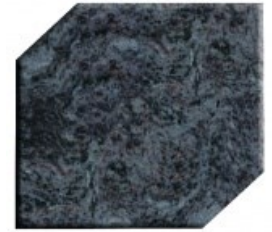

Georgia Blue

Blue Pearl

Black Ultimate

Legacy MEMORIALS

FEATURES:

- **DIE: 2-0 X 0-6 X 2-0 P5**
- **BASE: 2-8 X 1-0 X 0-6**
- **2" Polished Margin**
- **Shape Carved Design**

Bahama Blue

Barre Gray