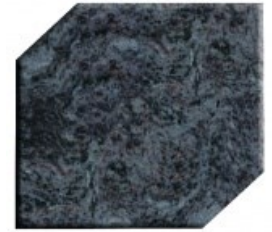

Canadian Mahogany

Georgia Blue

Blue Pearl

Black Ultimate

Legacy MEMORIALS

FEATURES:

- **DIE: 2-0 X 0-6 X 2-0 P5**
- **BASE: 2-8 X 1-0 X 0-6**
- **2" Polished Margin**
- **Shape Carved Design**

Bahama Blue

Black Ultimate

Legacy MEMORIALS

FEATURES:

- **DIE: 2-0 X 0-6 X 2-0 P3**
- **BASE: 2-8 X 1-0 X 0-6**
- **Polished Flat Top**
- **Shape Carved Design**

Bahama Blue

Barre Gray

India Red

Mountain Rose