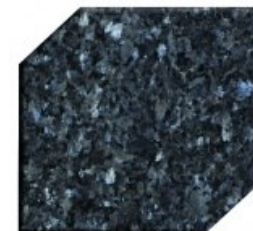

- **DIE: 2-0 X 0-6 X 2-0 P2**
- **BASE: 2-8 X 1-0 X 0-6**
- **Polished Flat Top**
- **Shape Carved Design**

Bahama Blue

Barre Gray

India Red

Mountain Rose

Paradiso

Dakota Mahogany

Canadian Mahogany

Georgia Blue

Blue Pearl

Black Ultimate

Legacy MEMORIALS

FEATURES:

- **DIE: 2-0 X 0-6 X 2-0 P5**
- **BASE: 2-8 X 1-0 X 0-6**
- **2" Polished Margin**
- **Shape Carved Design**

Bahama Blue

Barre Gray