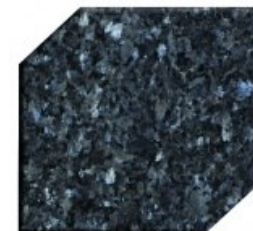

Paradiso

Dakota Mahogany

Canadian Mahogany

Georgia Blue

Blue Pearl

Black Ultimate

Legacy MEMORIALS

FEATURES: