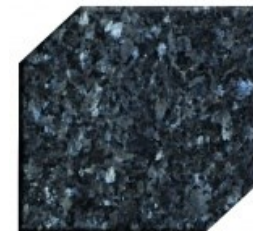

- **DIE: 2-0 X 0-6 X 2-0 P3**
- **BASE: 2-8 X 1-0 X 0-6**
- **2" Polished Margin**
- **Shape Carved Design**

Bahama Blue

Barre Gray

India Red

Mountain Rose

Paradiso

Dakota Mahogany

Canadian Mahogany

Georgia Blue

Blue Pearl

Black Ultimate

Legacy MEMORIALS

FEATURES:

- **DIE: 2-0 X 0-6 X 2-0 P3**
- **BASE: 2-8 X 1-0 X 0-6**
- **Polished Flat Top**
- **Shape Carved Design**

Bahama Blue

Barre Gray