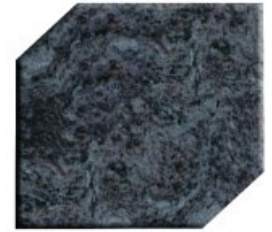

Canadian Mahogany

Georgia Blue

Blue Pearl

Black Ultimate

Legacy MEMORIALS

FEATURES:

- **DIE: 2-0 X 0-6 X 2-0 P2**
- **BASE: 2-8 X 1-0 X 0-6**
- **Polished Flat Top**
- **Flat Carved Design**

Bahama Blue