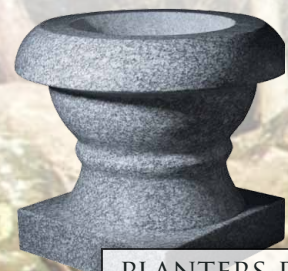

PLANTERS P. 60