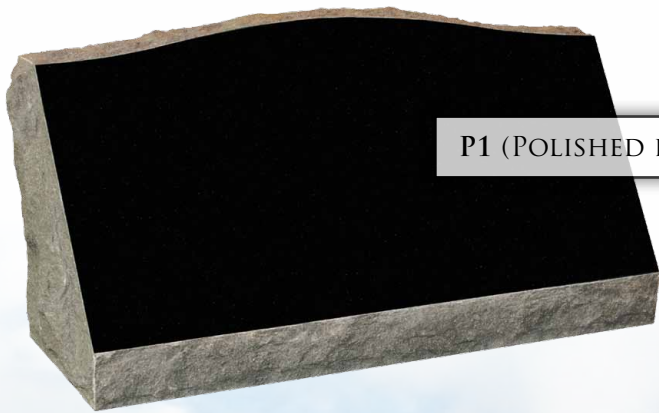

SLANT MARKERS

A polished edge creates a more finished look. Polish just one or all sides of a monument, the choice is yours!

POLISH OPTIONS

P1 (POLISHED FRONT)