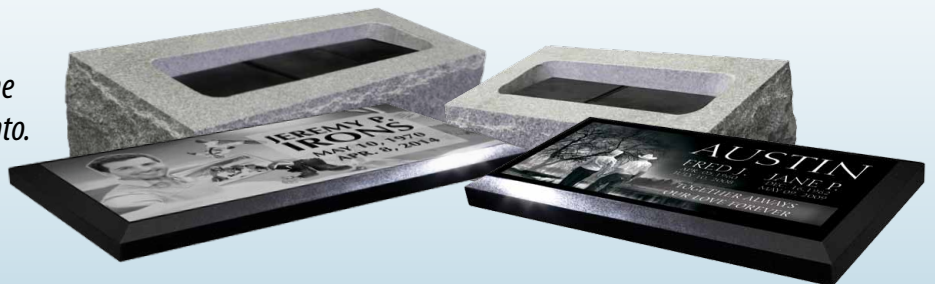

We have over 40 unique colors to choose from and sizes ranging from 16" up to 48" in both 6" and 8" thickness. Special orders are always welcome!

For a more traditional look, finish your bevel markers with stunning sandblast artwork.

For a more modern and personalized look, have lasered artwork added to Jet Black bevels of all sizes!

Opting for cremation? Our Deluxe Cremation Bevel is the perfect solution! Fully equipped for cremation, this bevel has a chamber built into the top for placing urns or other special keepsakes into.

Available in 2 foot and 3 foot sizes with a fully customizable Jet Black plaque.