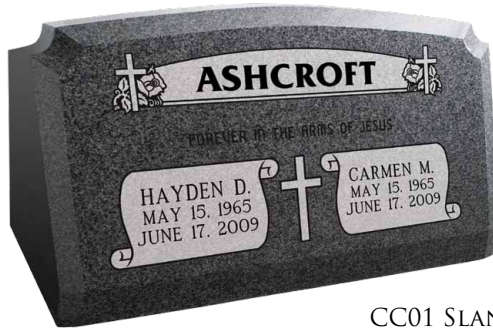

NIGHT BLACK

FOREST GREEN

BAHAMA BLUE

CAT'S EYE

INDIA JET BLACK

INDIA RED

\*Photos are a representation of color. Actual colors may differ slightly.

# PREMIUM SLANTS

HS02 SLANT

*Upright monuments are not the only way to have a luxury-class memorial. Slant markers are especially designed to be noticed. The angle of a slant provides subtle easy viewing for anyone both tall or small. This makes slant markers a perfect showcase for your or your loved ones memorial.*