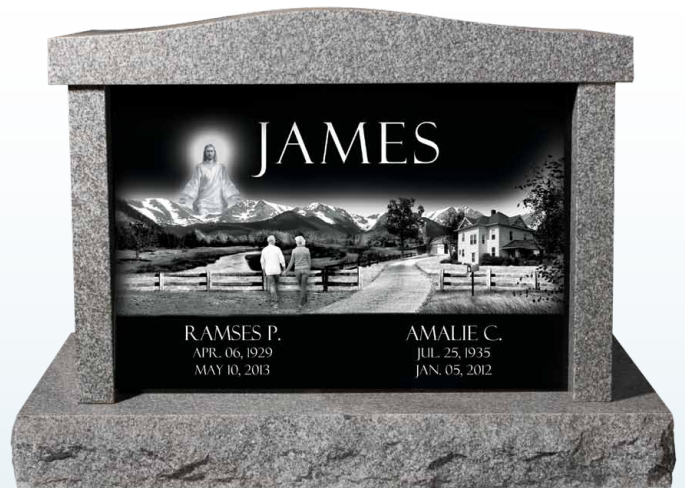

CRH1404

Back: 2-6 x 0-6 x 1-8 **Cap:** 2-8 x 1-2 x 0-4
Supports: 0-2 x 1-1 x 1-6
Base: 3-0 x 1-6 x 0-4 **Door:** 2-1 x 0-.75 x 1-6
Chamber size: 30" x 10.5" x 20" **Weight:** 660 lbs.

Top view

CREMATION PRODUCTS

LET'S KEEP THEM ALIVE FOREVER.