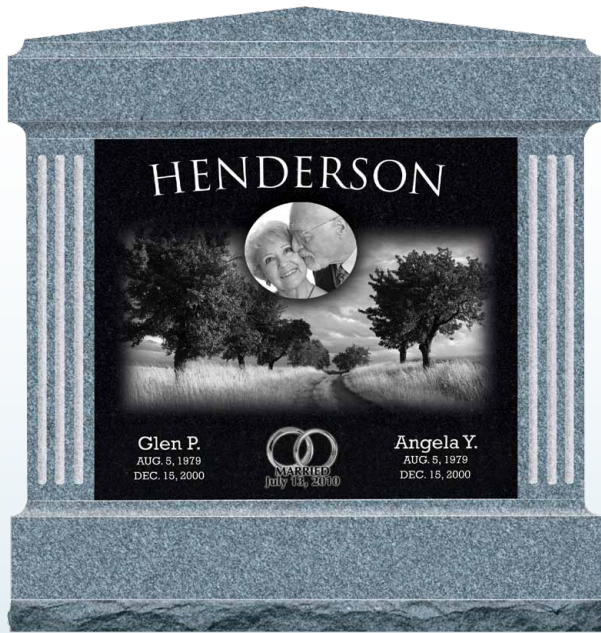

CH1402

Top: 3-0 x 1-6 x 0-8
Pillar: 0-4 x 1-4 x 1-10
2 Doors: 2-4 x 1-10 x 0-.75
Base: 3-0 x 1-7 x 0-8 5" bev. frt pol.
Chamber Size: 26" x 14" x 22"
Weight: 1753 lbs.

CRH1401

Top: 3-8 x 1-3 x 0-6
Supports: 0-6 x 1-2 x 1-8
Base: 4-0 x 1-4 x 0-8 2"pmg, brp
2 Doors: 2-9 x 0-.75 x 1-8
Weight: 1565 lbs.

Top View

CH1401

Top: 2-8 x 1-2 x 0-4
Base: 3-0 x 1-6 x 0-4 pft, brp
2 Doors: 1 x 0.75 x 0-.75 x 1-6
Chamber Size: 12" x 11" x 18"
Weight: 690 lbs.

Top View