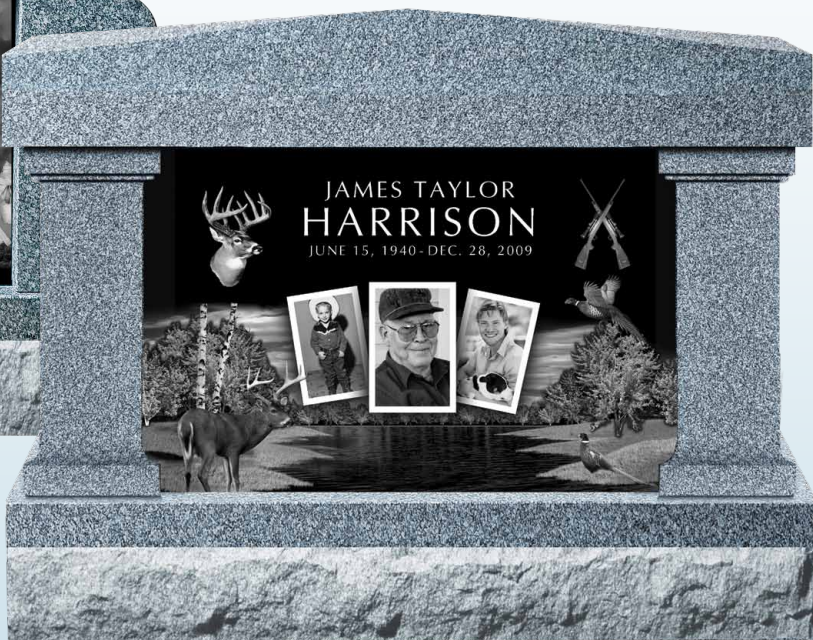

CM004

CM005, 03, 04

Top and Base: 3-0 x 1-1 x 0-6

Supports: 0-6 x 1-0 x 1-6

2 Doors: 1-11 x 0-0.75 x 1-6

Chamber size: 20" x 9" x 18" **Weight:** 750 lbs.

YOUR MEMORIES, LOVE & LEGACY...