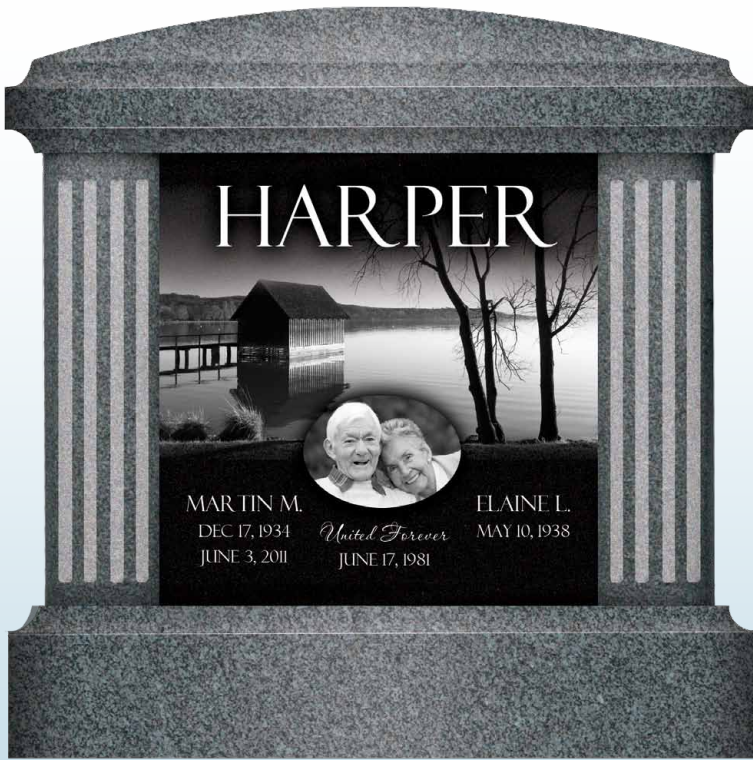

CD3032

- **Top:** 2-6 x 2-6 x 0-6 all pol.
- **4 Pillars:** 0-5 x 0-5 x 1-6
- **4 Doors:** 1-7 x 0-1 x 1-6
- **Base:** 2-6 x 2-6 x 0-6 all pol.
- **Chamber Size:** 16" x 16" x 18"
- **Weight:** 1560 lbs.