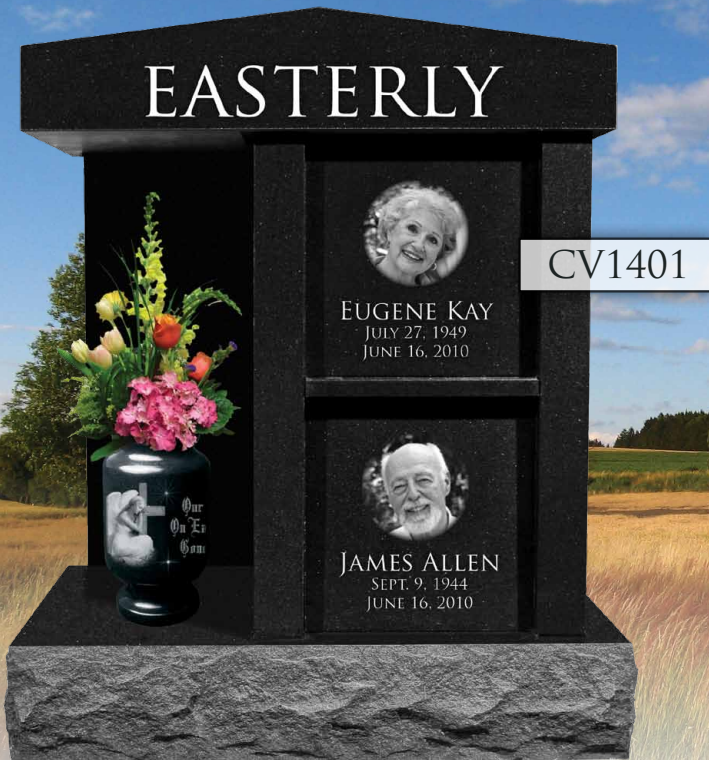

NIGHT BLACK

FOREST GREEN

BAHAMA BLUE

CAT'S EYE

INDIA JET BLACK

INDIA RED

*Photos are a representation of color. Actual colors may differ slightly.

CV1401