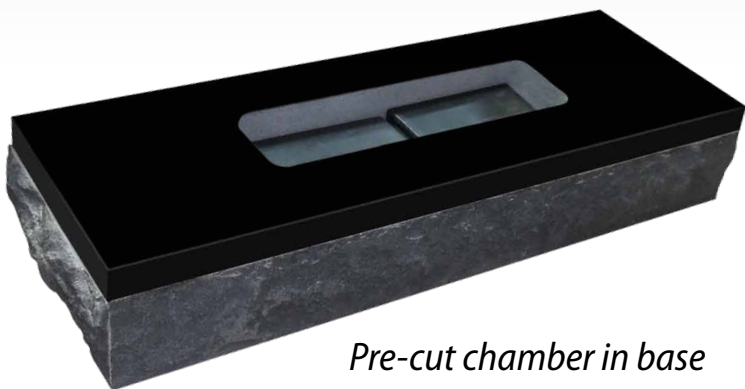

CMM02 Top: 3-0 x 1-2 x 0-10
Base: 3-0 x 1-2 x 0-8 5" bev. ft. pol.
2 Pillars: 1-0 x 1-0 x 1-10
Chamber diameter: 6" x 8"

CM006 Top: 1-8 x 0-6 x 3-0
Base: 3-0 x 1-2 x 0-6 5" bev. ft. pol.
2 Side Urns: 0-9 x 0-9 x 1-4
Chamber diameter: 6" x 8"

Transform any monument into a Cremation Memorial with a revolutionary cremation base option!

Pre-cut chamber in base allows for urn containers to be placed within!