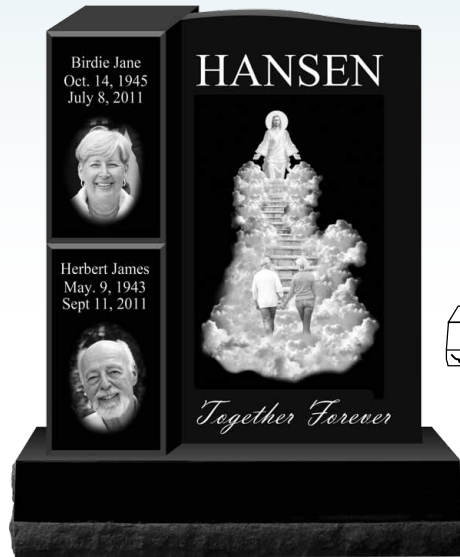

Supports: 0-6 x 1-0 x 1-6

2 Doors: 1-11 x 0-0.75 x 1-6

Chamber size: 20" x 9" x 18" **Weight:** 750 lbs.

YOUR MEMORIES, LOVE & LEGACY...

Two chambers, one plot!

CMM02 Top: 3-0 x 1-2 x 0-10
Base: 3-0 x 1-2 x 0-8 5" bev. ft. pol.
2 Pillars: 1-0 x 1-0 x 1-10
Chamber diameter: 6" x 8"