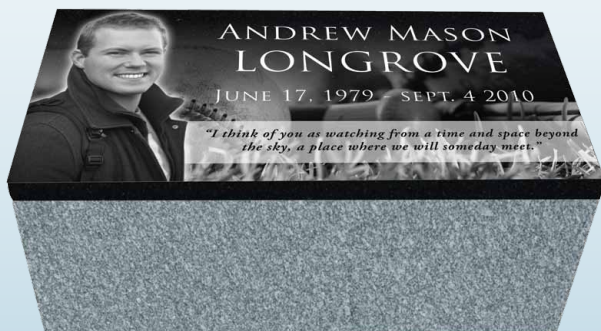

GARDEN CREMATION FEATURE

A perfect solution for a home garden display! This versatile garden feature allows you to remember the ones you love in the places you love.

Plaque: 1-0 x 0-8 x 0-1
Base: 1-0 x 0-8 x 0-5
Weight: 66 lbs

Plaque: 1-4 x 0-8 x 0-1
Base: 1-4 x 0-8 x 0-5
Weight: 148 lbs

Plaque: 1-6 x 1-0 x 0-1
Base: 1-6 x 1-0 x 0-5
Weight: 150 lbs

LET'S KEEP THEM ALIVE FOREVER.