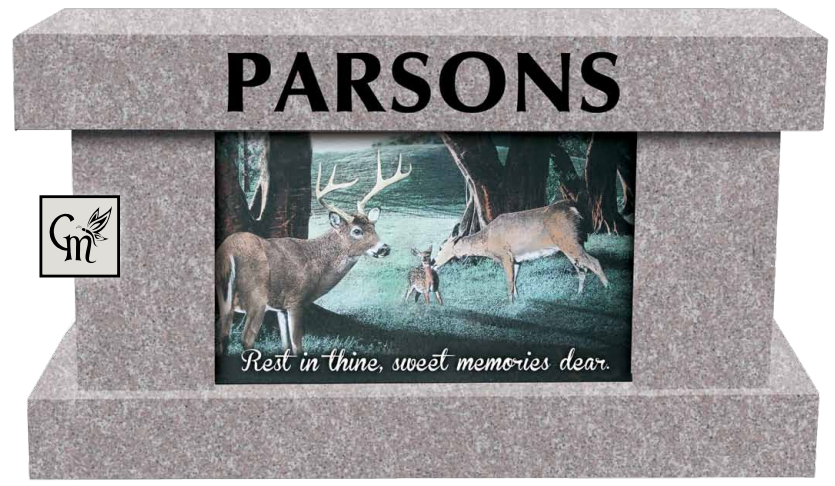

CMBC01

BENCHES AND CHAIRS

CMBC05

CMBC04

CMBC01, CMBC03, CMBC04, CMBC05 Sizes Available	WEIGHT
Overall size: 3-0 x 1-1 x 1-8	639 lbs.
Overall size: 3-6 x 1-1 x 1-8	842 lbs.
Overall size: 4-0 x 1-1 x 1-8	984 lbs.