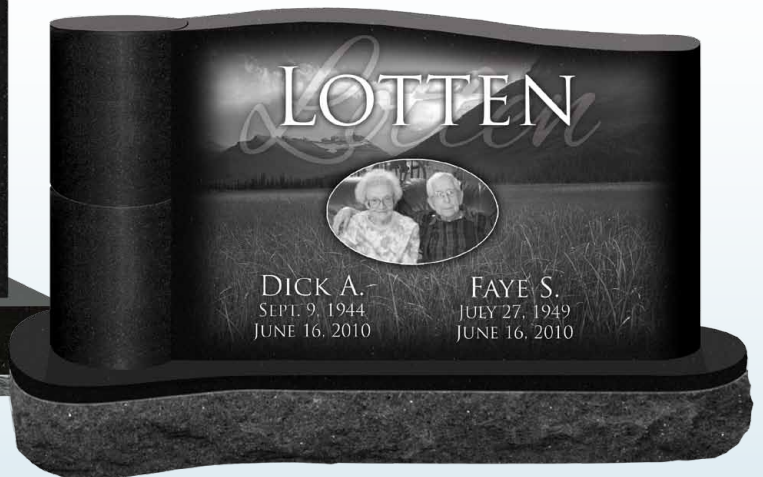

Top: 3-0 x 0-6 x 2-1
Base: 4-6 x 1-2 x 0-6 5" bev. frt. pol.
2 Cube Urns: 0-10 x 0-10 x 1-0
Chamber diameter: 6.5" x 9"
Weight: 1422 lbs.

CM002

Top: 3-4 x 0-8 x 2-2
Base: 4-8 x 1-4 x 0-8 2"pmg, brp
2 Side Urns: 0-10 x 0-10 x 1-0
Chamber diameter: 6.5" x 9"
Weight: 2063 lbs.