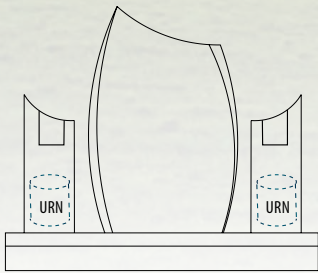

Supports: 0-6 x 1-0 x 1-6

2 Doors: 1-11 x 0-0.75 x 1-6

Chamber size: 20" x 9" x 18" **Weight:** 750 lbs.

YOUR MEMORIES, LOVE & LEGACY...

Two chambers, one plot!

CMM02 Top: 3-0 x 1-2 x 0-10
Base: 3-0 x 1-2 x 0-8 5" bev. ft. pol.
2 Pillars: 1-0 x 1-0 x 1-10
Chamber diameter: 6" x 8"

CM006 Top: 1-8 x 0-6 x 3-0
Base: 3-0 x 1-2 x 0-6 5" bev. ft. pol.
2 Side Urns: 0-9 x 0-9 x 1-4
Chamber diameter: 6" x 8"

Transform any monument into a Cremation Memorial with a revolutionary cremation base option!

Pre-cut chamber in base allows for urn containers to be placed within!

LET'S KEEP THEM ALIVE FOREVER.

Turn an already beautiful Legacy Memorial into a stunning cremation memorial simply by adding matching cremation vases. These vases can be used both as a vase (hole on top) and a cremation chamber (core hole in bottom). Custom vases can be made to go with most Legacy Memorials.