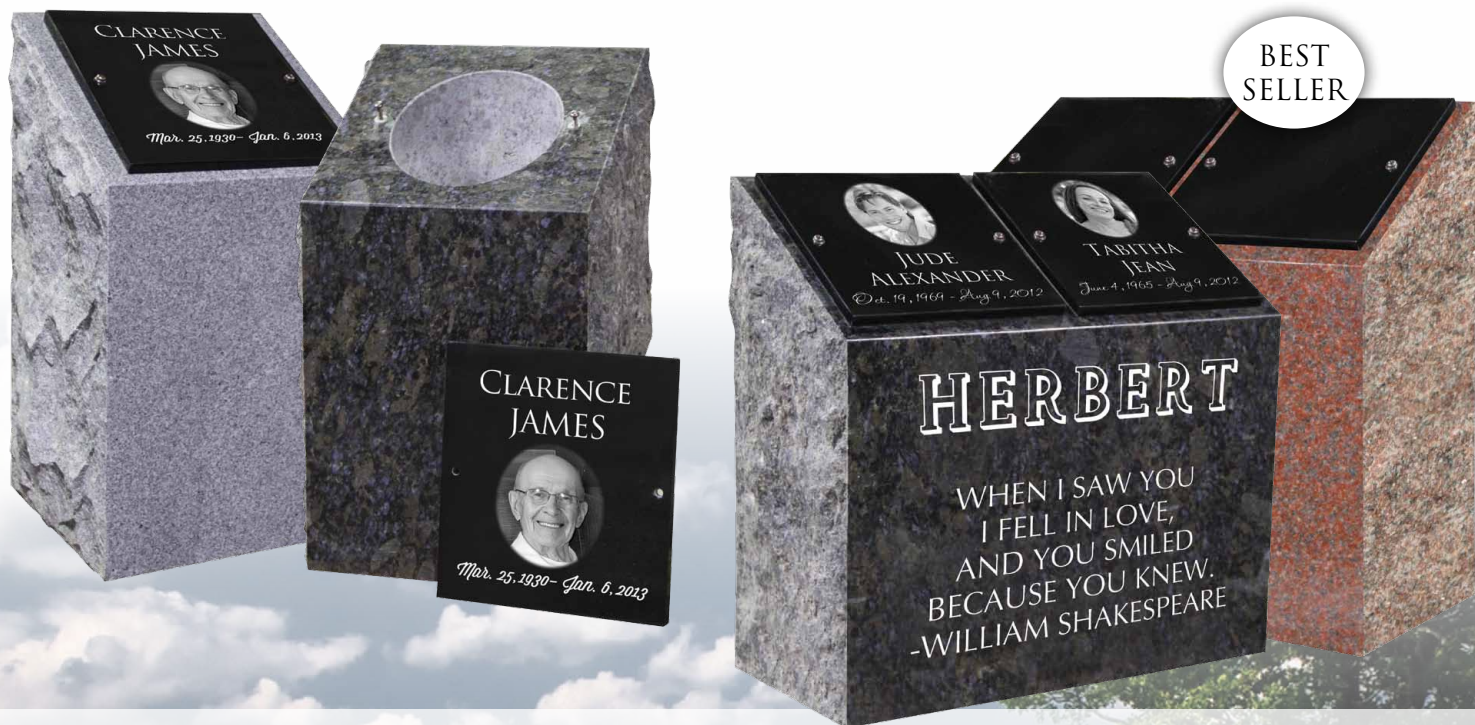

CREMATION PILLARS

CREMATION PILLARS

With a fully customizable Jet Black plaque and unlimited sandblast options, this Cremation Pillar is a perfect solution for your cremation needs!

*Available in single and double designs!
Choose from 6 beautiful colors!*

Overall Size: 0-10 x 0-9 x 1-6
with Jet Black plaque
Weight: 187 lbs

Overall Size: 1-6 x 0-9 x 1-6
with Jet Black plaque
Weight: 336 lbs

CREMATION PRODUCTS