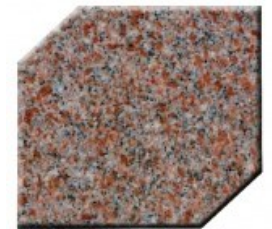

## **FEATURES:**

- **DIE: 2-8 X 0-8 X 2-10 P5**
- **BASE: 3-8 X 1-2 X 0-8**
- **2" Polished Margin**
- **Steeled Inlay Heart (Front Only)**
- **Shape Carved Roses (Front Only)**

Bahama Blue

Barre Gray

India Red