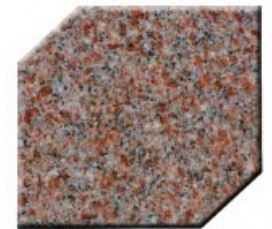

## **FEATURES:**

- **DIE: 2-8 X 0-6 X 1-8 P2**
- **BASE: 3-6 X 1-0 X 0-6**
- **Polished Flat Top Base**
- **Flat Carved Design**
- **Steeled Name Panels**

Bahama Blue

Barre Gray

India Red

Mountain Rose

Paradiso