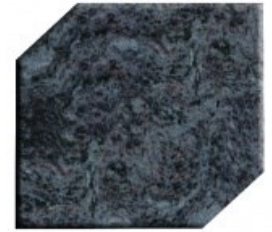

Bahama Blue