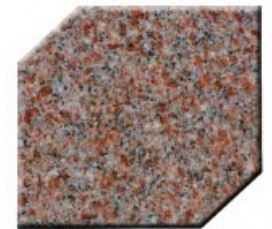

## **FEATURES:**

- **DIE: 3-0 X 0-8 X 2-0 P3**
- **BASE: 4-0 X 1-2 X 0-8**
- **2" Polished Margin**
- **Shape Carved Flowers and Hands**
- **Steeled Name Panels**

Bahama Blue

Barre Gray

India Red

Mountain Rose