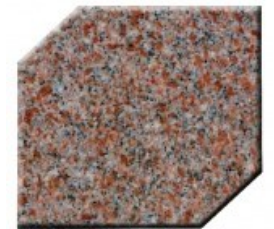

## **FEATURES:**

- **ANGEL DIE: 3-0 X 0-8 X 2-8 P5**
- **BASE: 4-0 X 1-2 X 0-8**
- **Polished Flat Top and Beveled Front**
- **Shape Carved Design**

Bahama Blue

Barre Gray

India Red

Mountain Rose

Paradiso

Dakota Mahogany