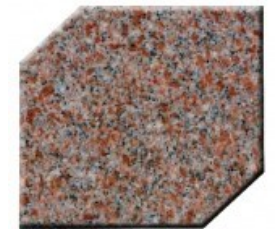

## **FEATURES:**

- **DIE: 3-0 X 0-8 X 2-0 P3**
- **BASE: 4-0 X 1-2 X 0-8**
- **2" Polished Margin**
- **Shape Carved Flowers and Hands**
- **Steeled Name Panels**

Bahama Blue

Barre Gray

India Red

Mountain Rose