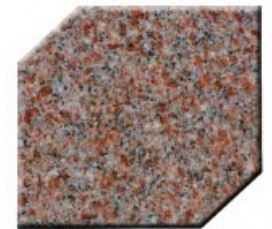

## **FEATURES:**

- **DIE: 3-4 X 0-8 X 2-2 P5**
- **BASE: 4-0 X 1-2 X 0-8**
- **Polished 2" Margin**
- **Shape Carved Flowers and Hands**
- **Steeled Name Panels**

Bahama Blue

Barre Gray

India Red

Mountain Rose