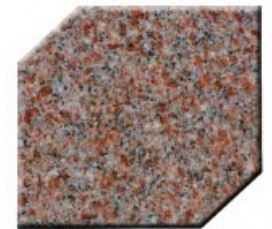

## **FEATURES:**

- **DIE: 2-0 X 0-6 X 2-0 P5**
- **BASE: 2-10 X 1-0 X 0-6**
- **2" Polished Margin**
- **Shape Carved Design**

Bahama Blue

Barre Gray

India Red

Mountain Rose

Paradiso

Dakota Mahogany