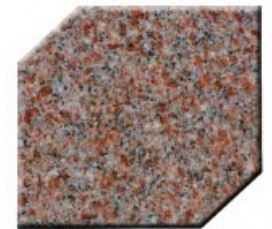

## **FEATURES:**

- **DIE: 2-6 X 0-6 X 1-8 P2**
- **BASE: 3-2 X 1-0 X 0-6**
- **Polished Flat Top Base**
- **Flat Carved Flowers**
- **Steeled Name Panels**

Bahama Blue

Barre Gray

India Red

Mountain Rose

Paradiso