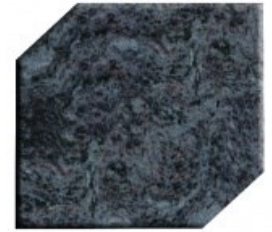

## **FEATURES:**

- **DIE: Rustic Boulder 3-4 X 0-8 X 2-2**
- **BASE: 4-0 X 1-2 X 0-8**
- **Steeled Flat Top**
- **All Rock Pitch with Steeled Inlay Panel on Front**

Bahama Blue

Barre Gray

India Red

Mountain Rose